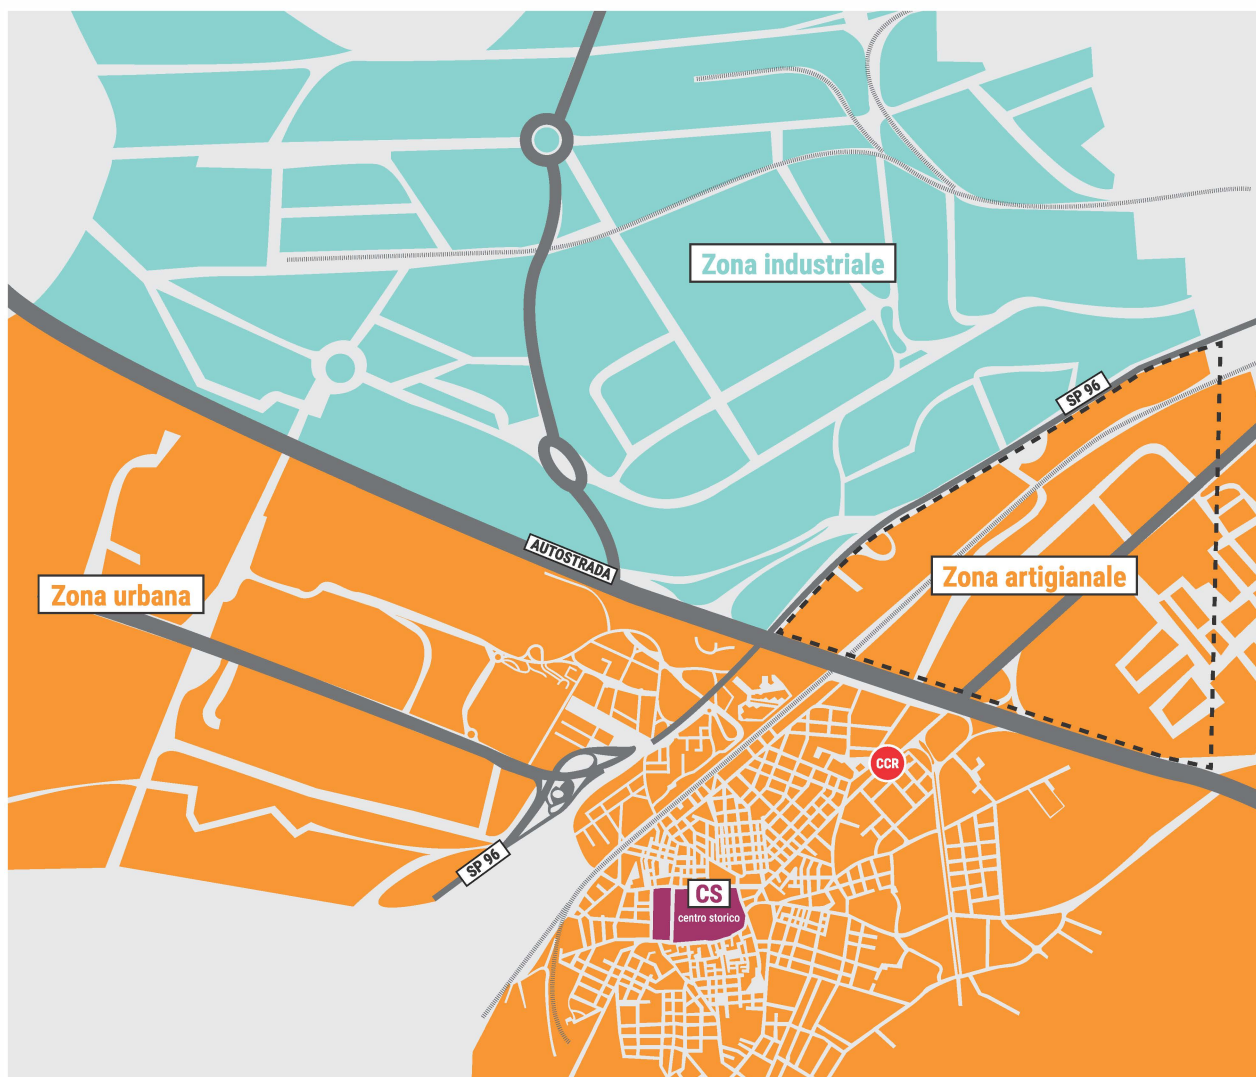

CONSULT THE TABLE

Check out which type of waste will be gathered every day in your area by following the coloured boxes. Each colour in the table corresponds to the type of waste that will be collected.

Put the dustbin according to the type of waste expected for that day not before closing time of the activity and in any case not before 5:00 pm.

Example: On Sunday, Urban Area, the box contains three colors, brown, yellow and blue: this means that from 05:00 pm it is possible to put the organic, cardboard and plastic dustbins out.

The colours in the map show the different collection urban areas. Follow the colours to find your area.

numero verde
800.098.563
www.aroba2.it
f AroBa2

Città di Modugno

Check out which type of waste will be gathered every day in your area by following the coloured boxes. Cut the part of the area to which you belong in and keep it as a reminder to quickly consult the calendar.

*
Attention: non-domestic users can only throw paper on monday; be sure to properly separate the cardboard packaging from the paper.

	SUN	MON	TUE	WED	THU	FRI
Zona urbana e Zona artigianale						

	SUN	MON	TUE	WED	THU	FRI
Zona industriale						